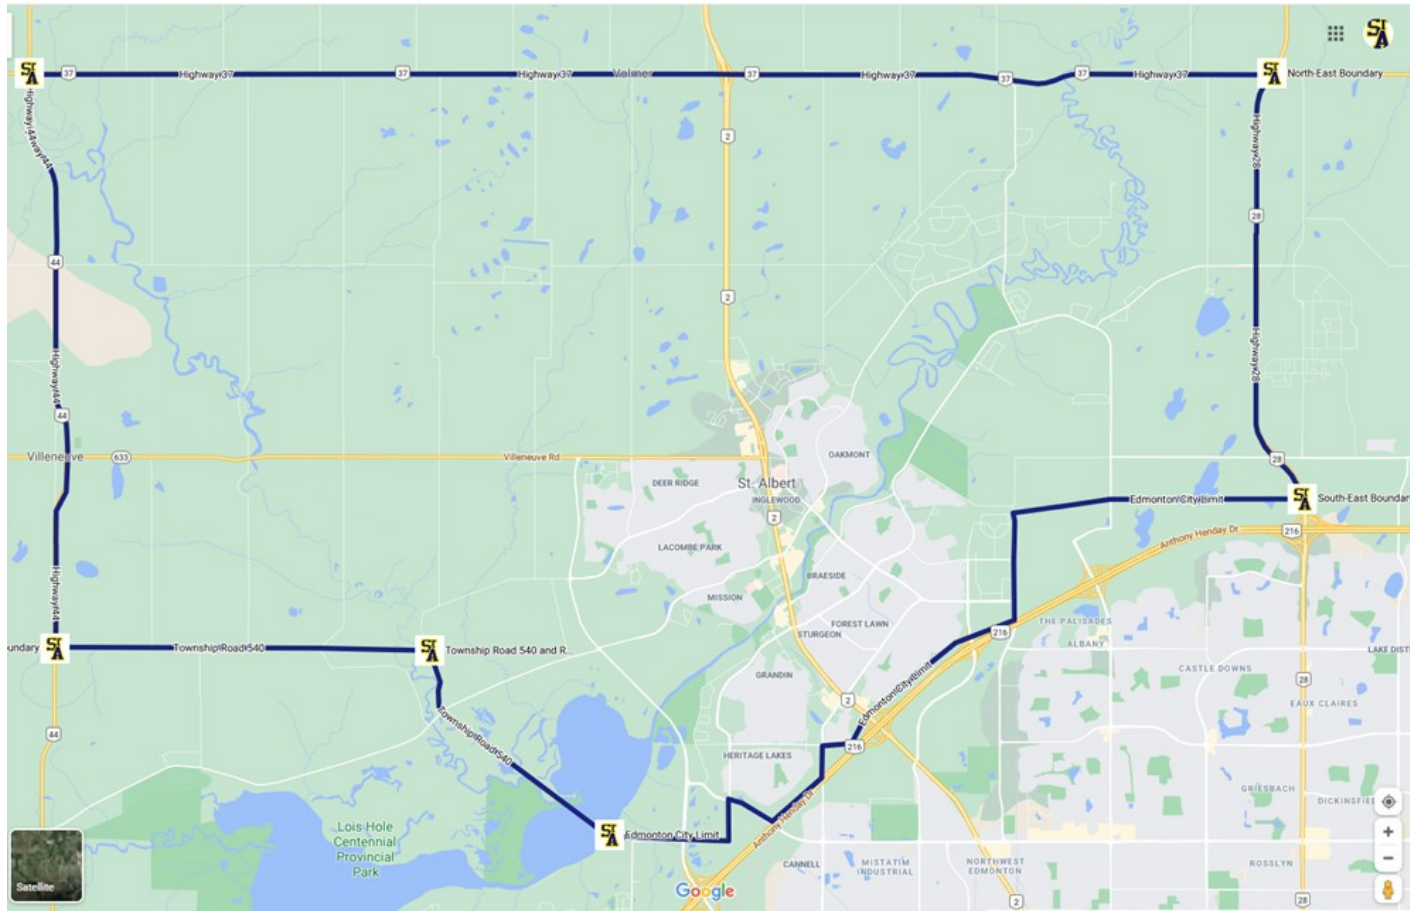

ST. ALBERT MINOR HOCKEY ASSOCIATION BOUNDARY MAP [CLICK FOR LINK TO MAP](#)

The Northern border runs along the South side of highway 37 starting at the Southwest corner of Hwy 28 and continues west along Hwy 37 and ending at the South Eastern corner of Hwy37 and Hwy 44.

The East border runs North along the West side of Hwy 28 ending at the South-West corner of Hwy 28 and Hwy 37.

The West boundary begins at the South Eastern corner of Hwy 37 and Hwy 44 and runs along the East side of the road heading South and ending at the North Eastern corner of Hwy 44 and Township Road 540.

The South boundary will start at the North-East corner of Highway 44 and Township Road 540, run along the North side of Township Road 540 in an Easterly direction to the North-East corner of Township Road 540 and Range Road 261 and continue Easterly along the Edmonton City Limits to the North-West corner of Hwy 28.